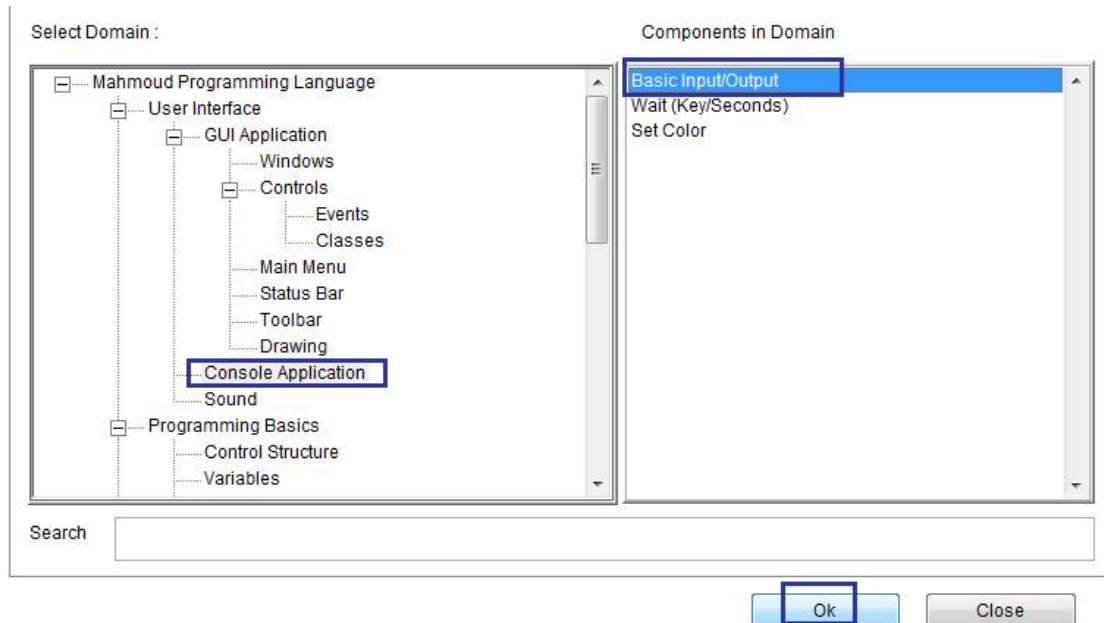

Interaction Page

Domain (Console Application) – Component (Basic Input/Output)